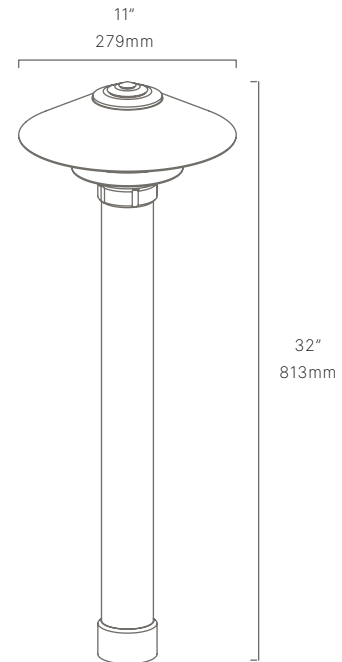

P. 760.931.2910

O. 2742 Loker Ave. W Carlsbad CA 92010

W. www.auroralight.com

MADE IN USA
WITH DOMESTIC & IMPORTED MATERIALS